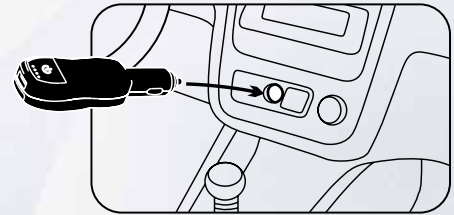

PBC-3012

Powerhitup
BY IMPECCA

2 IN 1
USB CAR ADAPTER &
3,000mAh POWER BANK

3,000mAh
CHARGE AND GO →

PBC-3012

2 in 1 USB Car Adapter & 3,000 mAh Power Bank

Features

- 3000mAh Lithium-ion battery cell
- Use with your smartphones & tablets
- 4 level LED battery indicator
- Comfortable ergonomic design with rubberized finish
- Overcharge & over current protection, with replaceable fuse
- Extended standby time: Up to 24 months
- Life cycle: 1000+ times

Specifications

- Charge via car 12V-24V DC/500MA
- USB output: 5V/2.1A
- Working temperature: -4°F-122°F

CHARGE WHILE DRIVING

STAY POWERED ON THE GO

PBC-3012K (Black)

10941 02225

Phone: 02 9797 9866

Web: www.wes.net.au