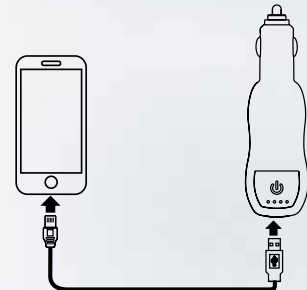

PBC-3012

Powerhitup
BY IMPECCA

2 IN 1
USB CAR ADAPTER &
3,000mAh POWER BANK

3,000mAh
CHARGE AND GO →

PBC-3012

2 in 1 USB Car Adapter & 3,000 mAh Power Bank

Features

- 3000mAh Lithium-ion battery cell
- Use with your smartphones & tablets
- 4 level LED battery indicator
- Comfortable ergonomic design with rubberized finish
- Overcharge & over current protection, with replaceable fuse
- Extended standby time: Up to 24 months
- Life cycle: 1000+ times

Specifications

- Charge via car 12V-24V DC/500MA
- USB output: 5V/2.1A
- Working temperature: -4°F-122°F

CHARGE WHILE DRIVING

STAY POWERED ON THE GO

PBC-3012K (Black)

10941 02225

Phone: 02 9797 9866

Web: www.wes.net.au